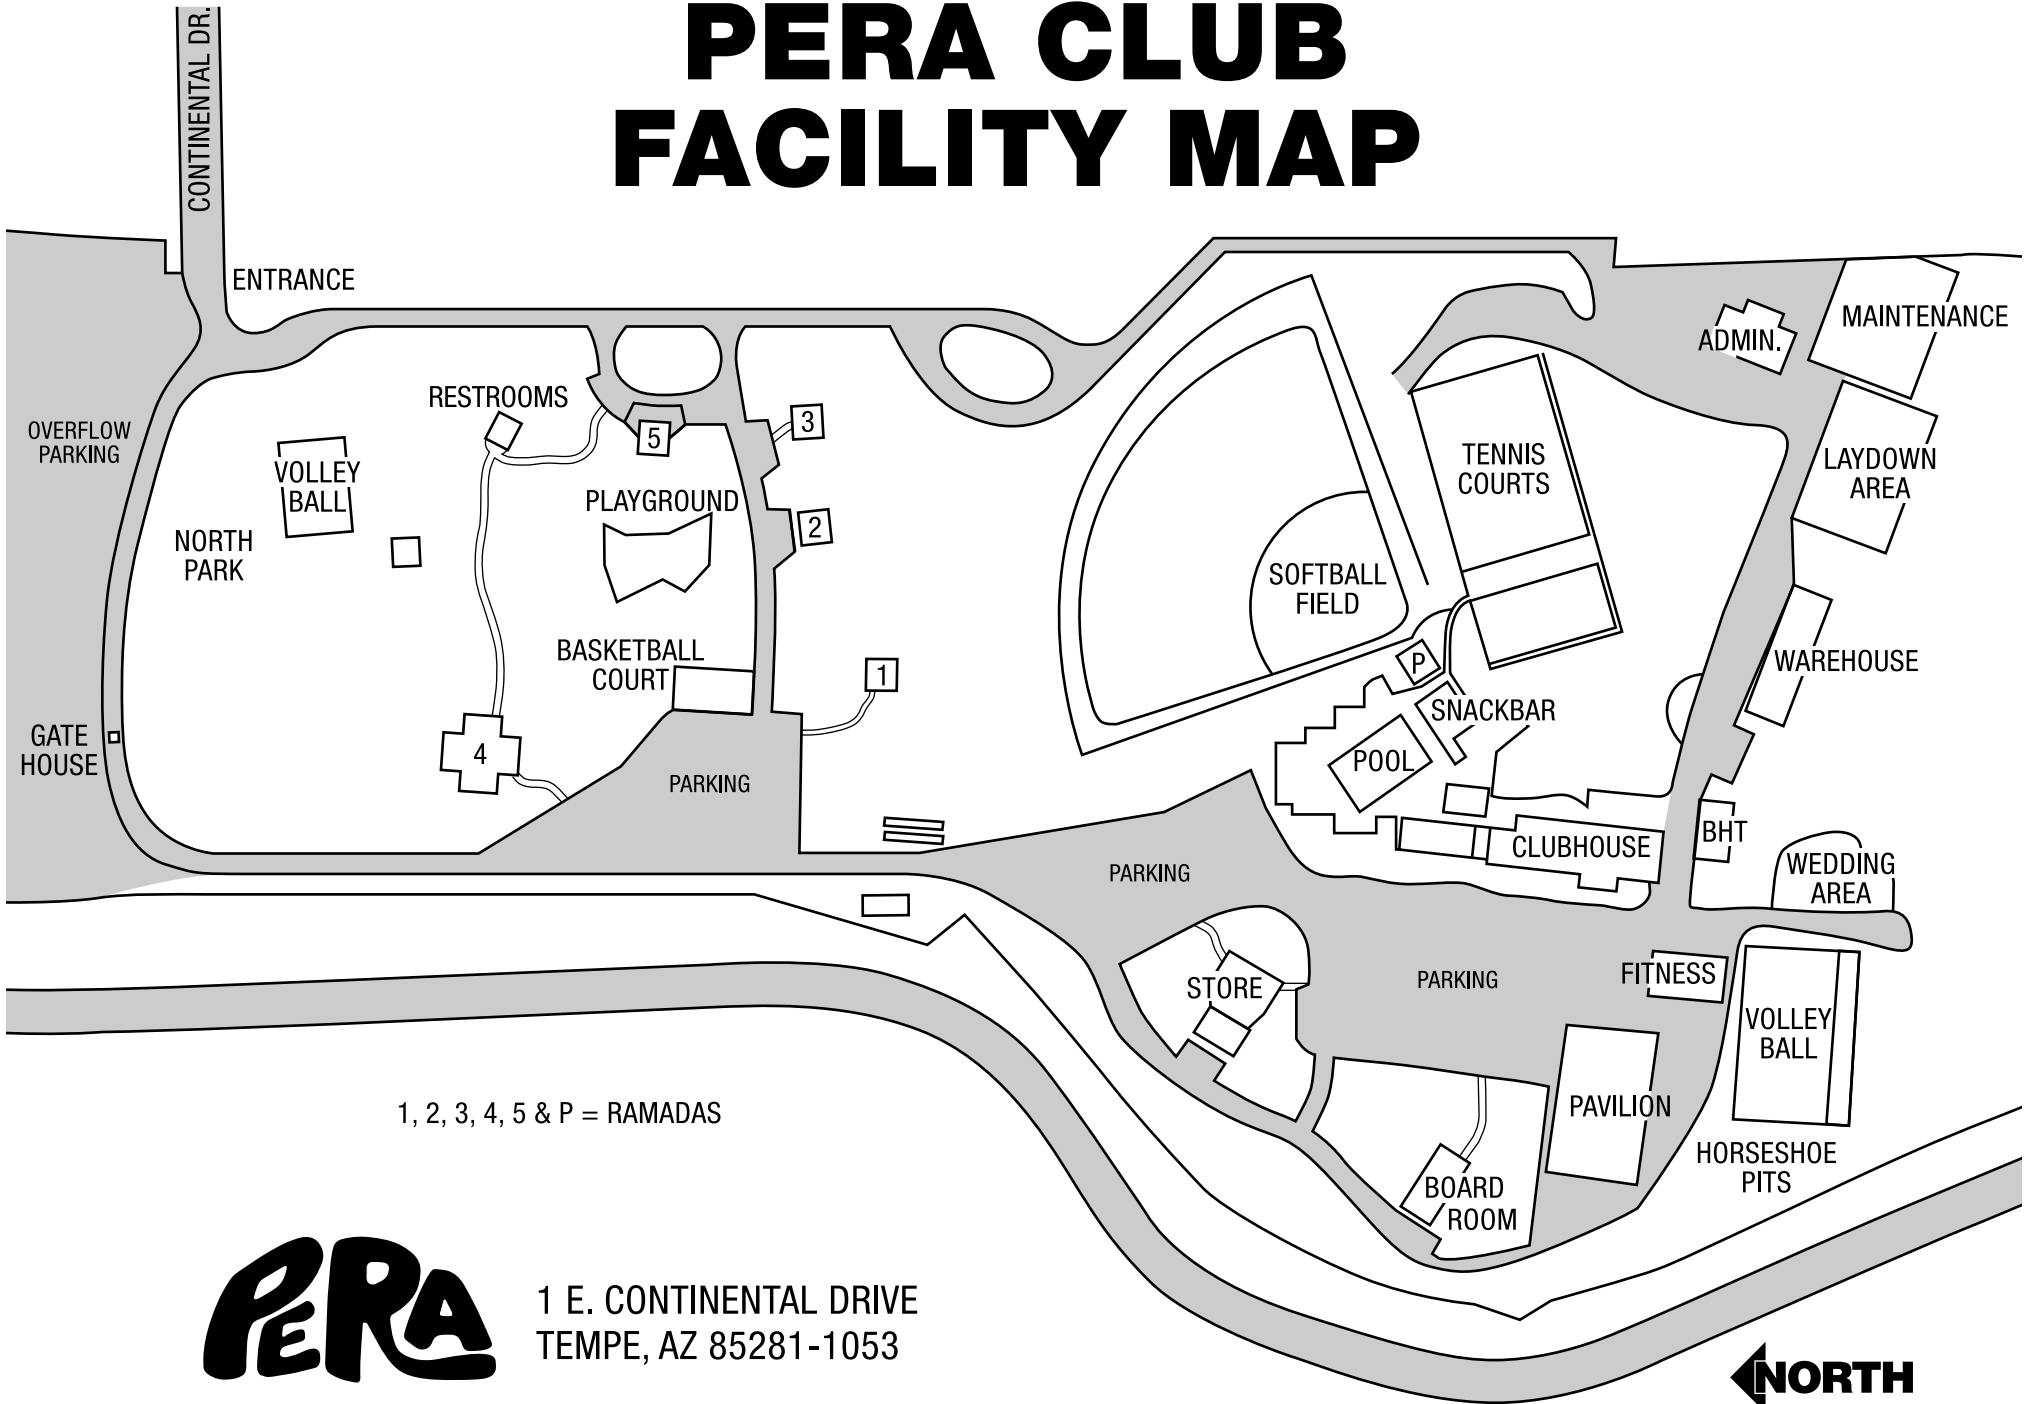

# PERA CLUB FACILITY MAP

1, 2, 3, 4, 5 & P = RAMADAS

1 E. CONTINENTAL DRIVE  
TEMPE, AZ 85281-1053